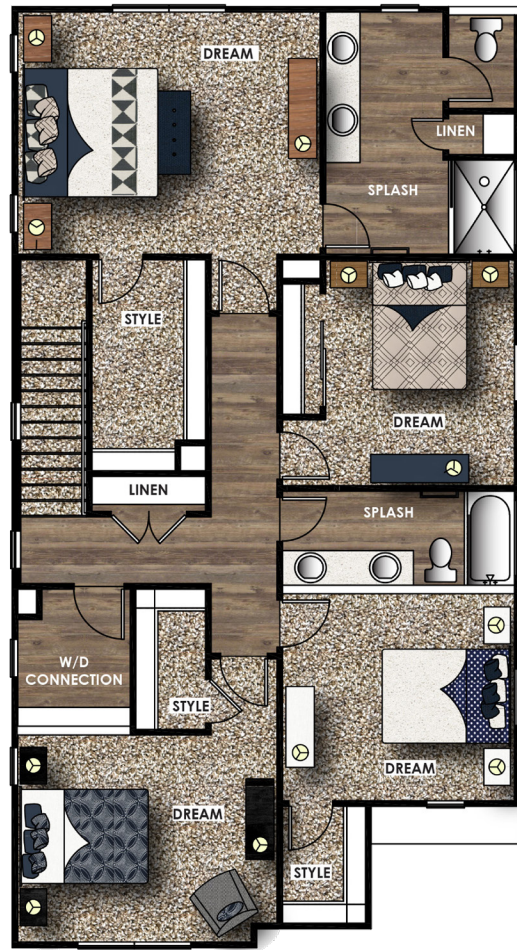

CYPRESS

4 BED / 2.5 BATH

1942

SQ. FT.

PRADERA

11631 Culebra Road | San Antonio, TX 78253

210-521-1000 | www.livepradera.com

All dimensions and square footages are approximate